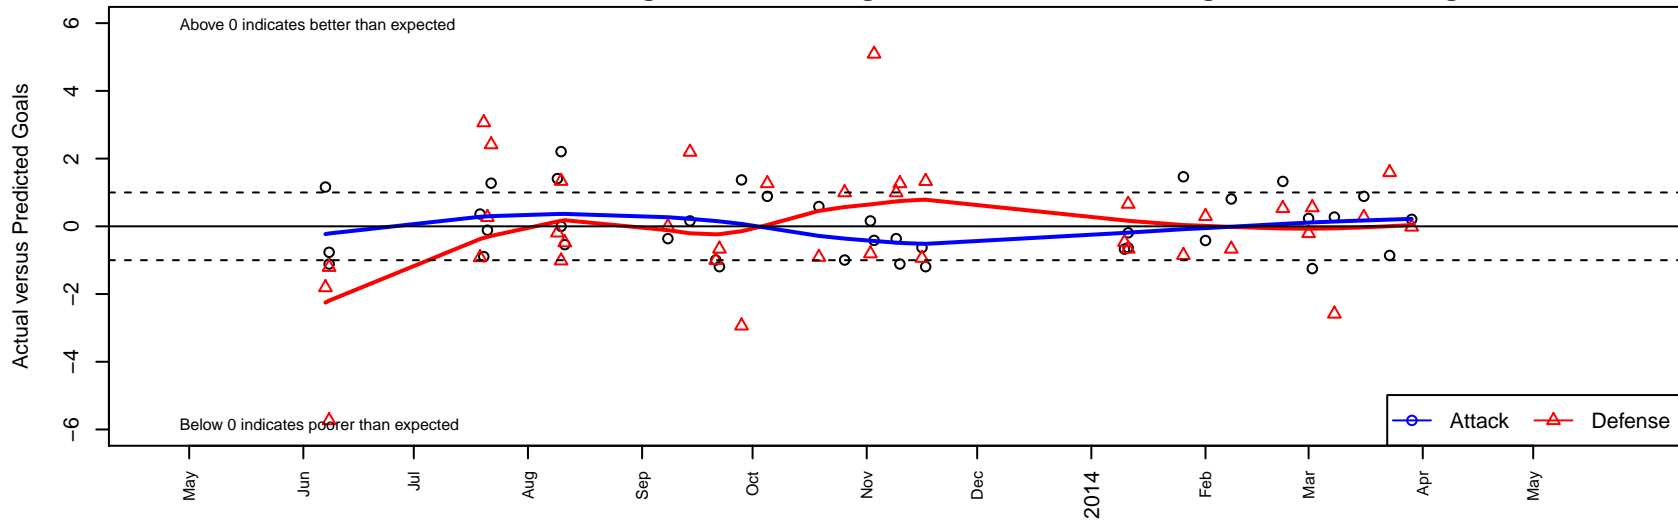

Eastside FC White G02
Dots are actual minus expected GF (blue circles) and GA (red triangles).
Blue line is smoothed change in attack strength. Red is smoothed change in defense strength.